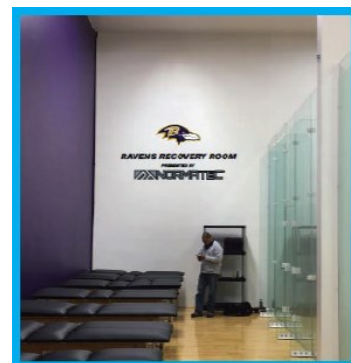

RECOVERY ROOM

POWERED BY

NORMATEC

Introducing the Recovery Room for your Clinic or Gym

- **Recovery Modality** for your athletes to use between sessions.
- Innovative addition to your Clinic or Gym. **Fantastic P.R.** for your business.
- **Recovery** is huge now.
- Additional **Revenue Stream**. Investment covered—2/3 mths of moderate use.
- Athletes **do not need to be monitored** in the Recovery room—you're free to work with other clients.
- **Design Support** from 'Sports Physio & Performance' in terms of additional equipment to fully kit out the Recovery Room & compliment the Normatec system.

Recovery Room Design We would recommend adding some additional Equipment to the Recovery Room that will compliment the Normatec system. Stretching devices such as rollers, stretching straps etc that you may already have or that we can provide. Also to consider one of our Cold Therapy Recovery Systems to help with an injury. Also very popular are our Compex Muscle Stim Rehab Devices. We can help support you in the layout design of the Recovery room