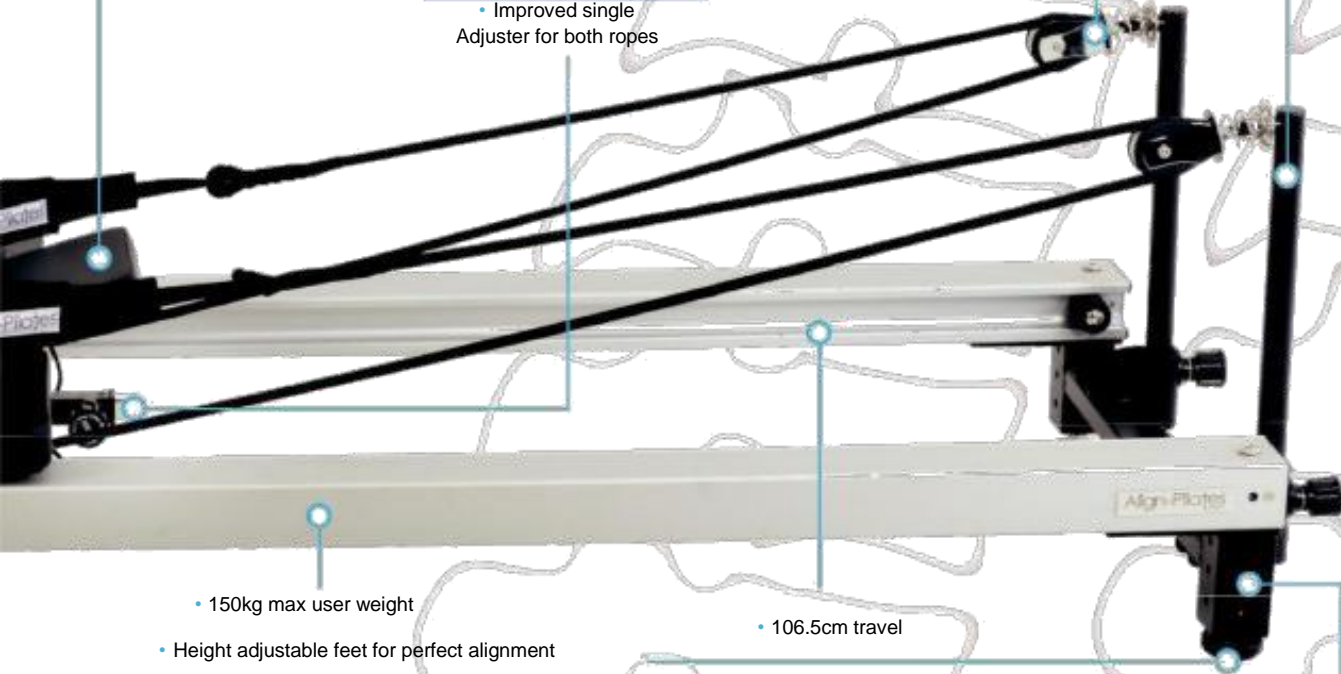

HERE'S TO THE NEXT GENERATION!

c2-PRO explored

*Freestanding with leg extension or Jump Board adapters only. See page 19 for more info.

Wood sitting box

full Cadillac frame

THE C2 - PRO SHIPS 95% ASSEMBLED AND
READY TO USE. WEIGHT ONLY 49 KG.

C2 mattress converter

C2 Pro platform extender

Half Cadillac Frame

• 3 position head rest

• Improved single Adjuster for both ropes

• Silent rope, foot strap & patented silent pulleys system

• Removable rope risers with 7 height positions and 7 rope length adjustments

• 150kg max user weight

• Height adjustable feet for perfect alignment

• 106.5cm travel

• Leg extension option for choice of heights

FUTURE-PROOF YOUR PILATES STUDIO WITH THE C2-PRO UPGRADE TO A HALF OR FULL CADILLAC SYSTEM!*