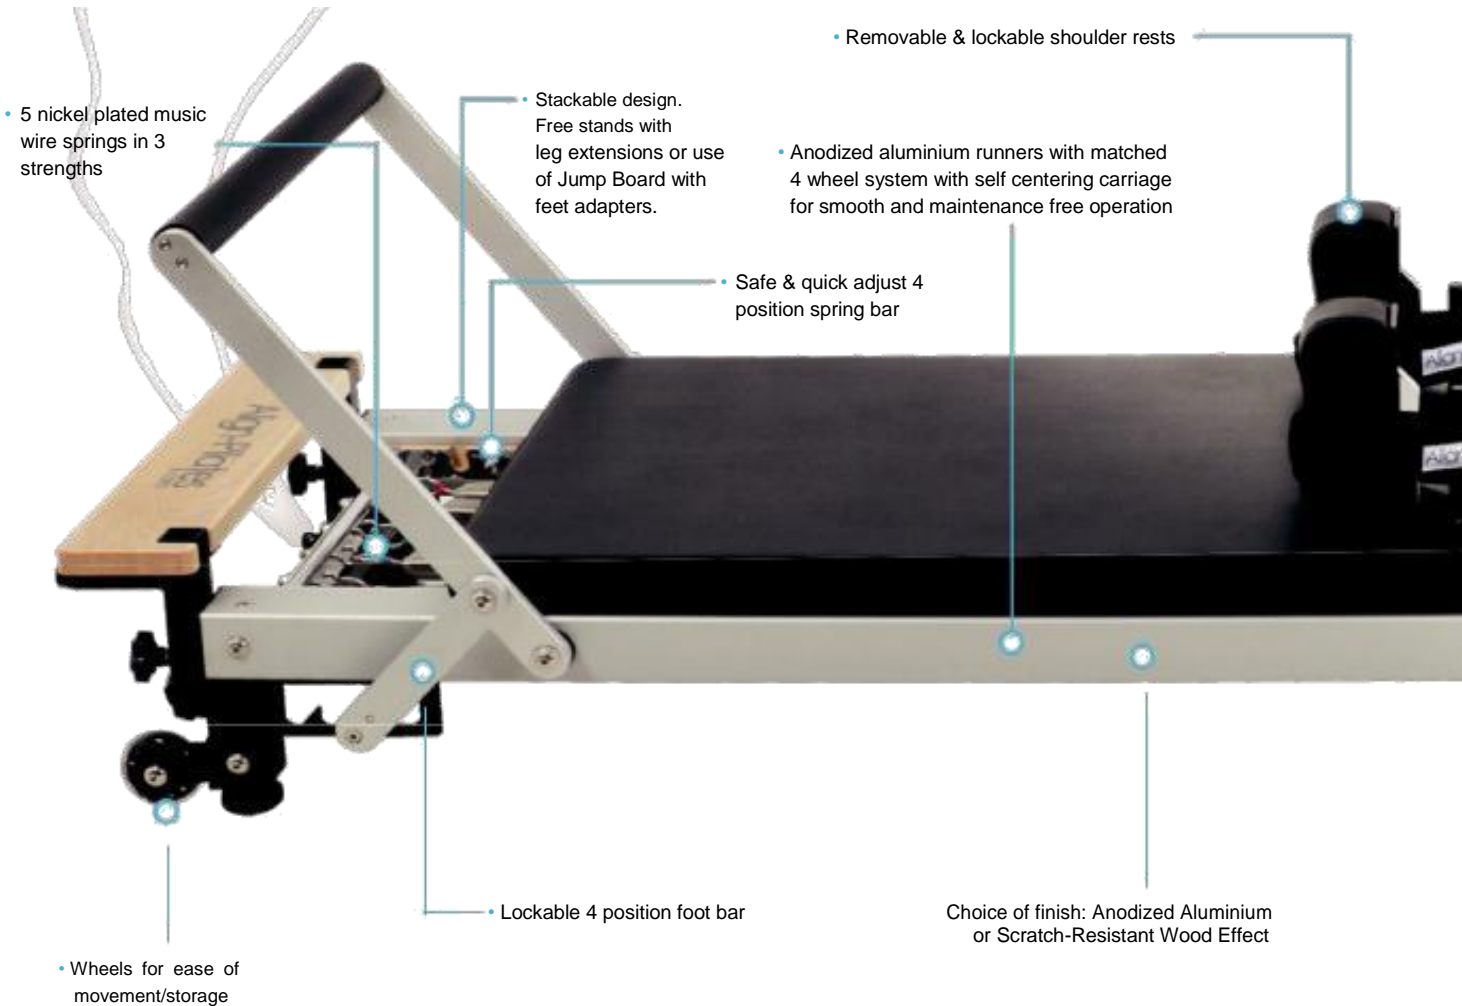

features

- Light commercial warranty - perfect for Studio and home use.
- Travel: 106.5cm
- 3 position head rest
- Foot bar positions : 4 positions inc. flat
- Removable & lockable shoulder rest
- Removable rope risers with 7 height positions (if leg extensions are used)
- Height adjustable feet for perfect alignment
- Align-Pilates 'silent' system with metal free double loop handles, ropes & foot strap and now patented silent pulleys for a super quiet user experience
- Resistance: 5 nickel plated quality music wire springs 3 different strengths (2 light, 2 medium and 1 strong)
- Rapid rope length adjustment system adjusts both ropes simultaneously, with 7 rope length variations
- Space saving – The C2-Pro is wheeled for ease of movement & storage and can be stacked or stood against a wall. It can “free stand” when selected with the extension leg option*
- Improved anodized aluminium runners with new self centering carriage for smooth and jam free operation
- ISO20957-1 Class S Item.
- New self-lubricating German engineered plastic wheels for a smoother, quieter ride and dramatically reduced maintenance
- Max User Weight: 150kg. Suitable for users: 145cm - 193cm (4'10" - 6'4")
- Ships 95% assembled and ready to use. Weighs only 59Kg.
- Standing height for storage: 238cm

HERE'S TO THE NEXT GENERATION!

c2-PRO explored

*Freestanding with leg extension or Jump Board adapters only. See page 19 for more info.

Wood sitting box

full Cadillac frame

THE C2 - PRO SHIPS 95% ASSEMBLED AND
READY TO USE. WEIGHT ONLY 49 KG.

C2 mattress converter

C2 Pro platform extender

Half Cadillac Frame

• 3 position head rest

• Improved single Adjuster for both ropes

• Silent rope, foot strap & patented silent pulleys system

• Removable rope risers with 7 height positions and 7 rope length adjustments