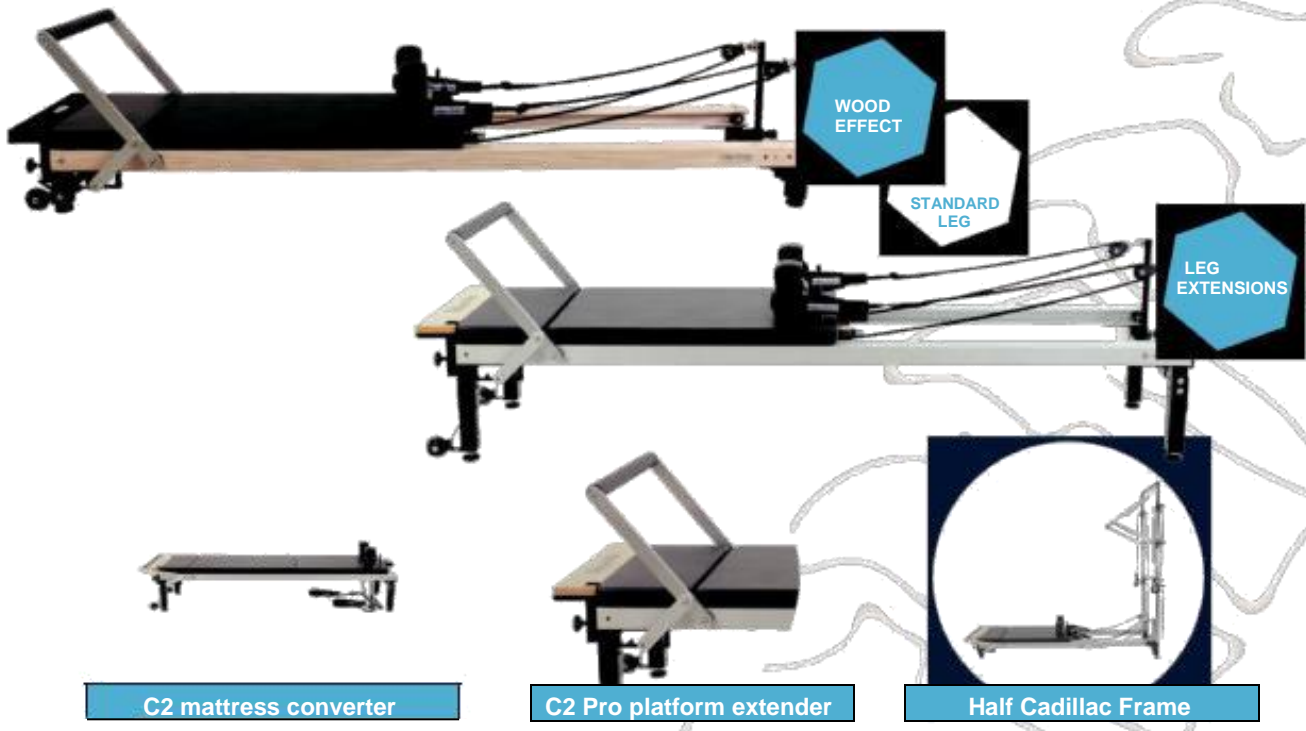

HERE'S TO THE NEXT GENERATION!

c2-PRO explored

*Freestanding with leg extension or Jump Board adapters only. See page 19 for more info.

Wood sitting box

full Cadillac frame

THE C2 - PRO SHIPS 95% ASSEMBLED AND
READY TO USE. WEIGHT ONLY 49 KG.

C2 mattress converter

C2 Pro platform extender

Half Cadillac Frame

• 3 position head rest

• Improved single Adjuster for both ropes

• Silent rope, foot strap & patented silent pulleys system

• Removable rope risers with 7 height positions and 7 rope length adjustments

• 150kg max user weight

• Height adjustable feet for perfect alignment

• 106.5cm travel

• Leg extension option for choice of heights

FUTURE-PROOF YOUR PILATES STUDIO WITH THE C2-PRO UPGRADE TO A HALF OR FULL CADILLAC SYSTEM!*